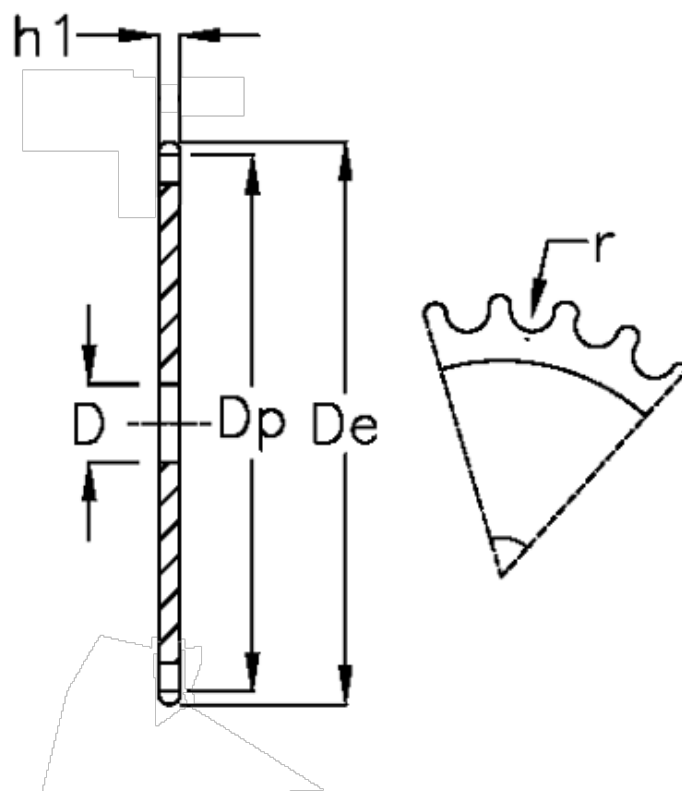

Article number: 616021010043

Description: Plate wheel 24 B-1 Z=43 simplex

Measures

C	= 4
D	= 30
De	= 536.8
Dp	= 521.97
For chain size	= 1 1/2 x 1
For chain type	= 24 B-1
h1	= 24.1
Number of teeth	= 43

$r = 25.4$